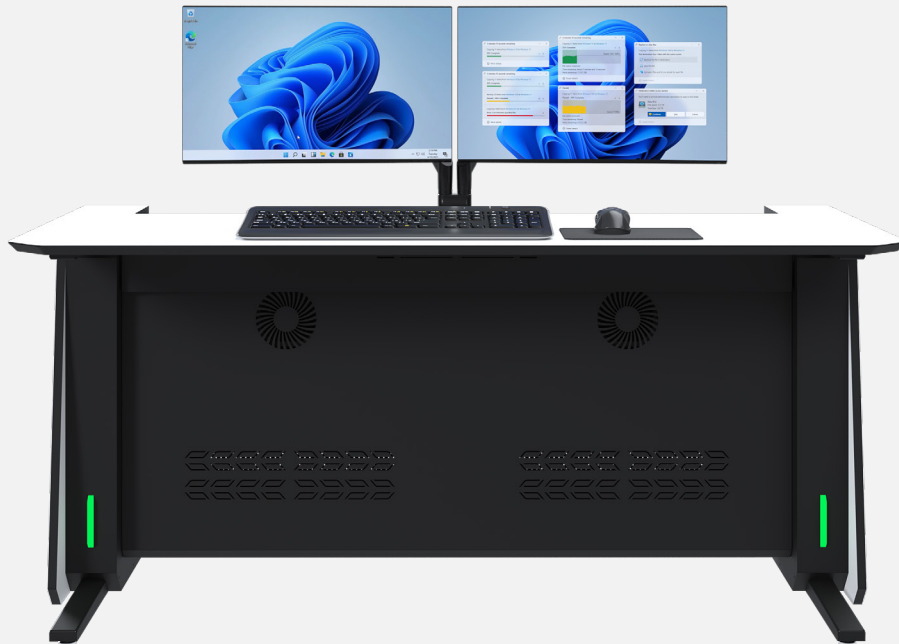

# E CLASS CONSOLE

CONNECTED TECHNICAL FURNITURE

[www.ctfconsoles.com](http://www.ctfconsoles.com)

The standard for small to medium enterprises, a very capable console where footprint is an issue and there isn't a requirement to house a large number of workstations.

## GENERAL DIMENSION

- 1200mm L x 750mm D
- 1600mm L x 750mm D

# FEATURES

---

Scalable straight configuration modular security desk consoles fitted with **height adjustable 2-monitor tilt-swivel & swing desktop monitor brackets for up to 24" size monitors** on standard VESA mount fitments.

**Led lighting** at both ends with touch pad to adjust brightness.

**Pull-out computer CPU shelving** provisions at front and rear panel doors with harness straps.

**The Console has a discreet channel** duct which allows for easy cable access.